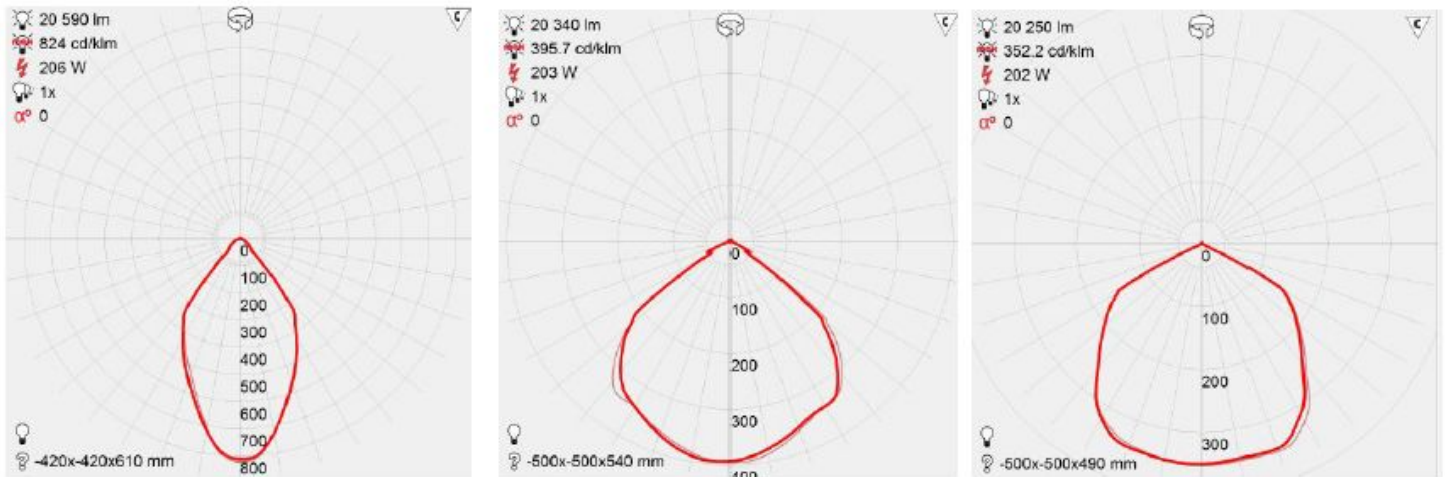

# H-Tech LED High Bay Light

- CREE LED source.High luminous efficiency and long life.
- High efficiency LED driver ,the wide input voltage is AC100-277V
- Light efficiency>90LM/W, CRI >75
- Heat pipe with FIN cooling design,better cooling,.LED Tj<85 °C
- The products got the RoHS , UL&CUL ,FCC,DLC certification
- Excellent lampshade design,greatly improve the light utilization and evenness
- 5 Years warranty

## Light Distribution Curve

## Size