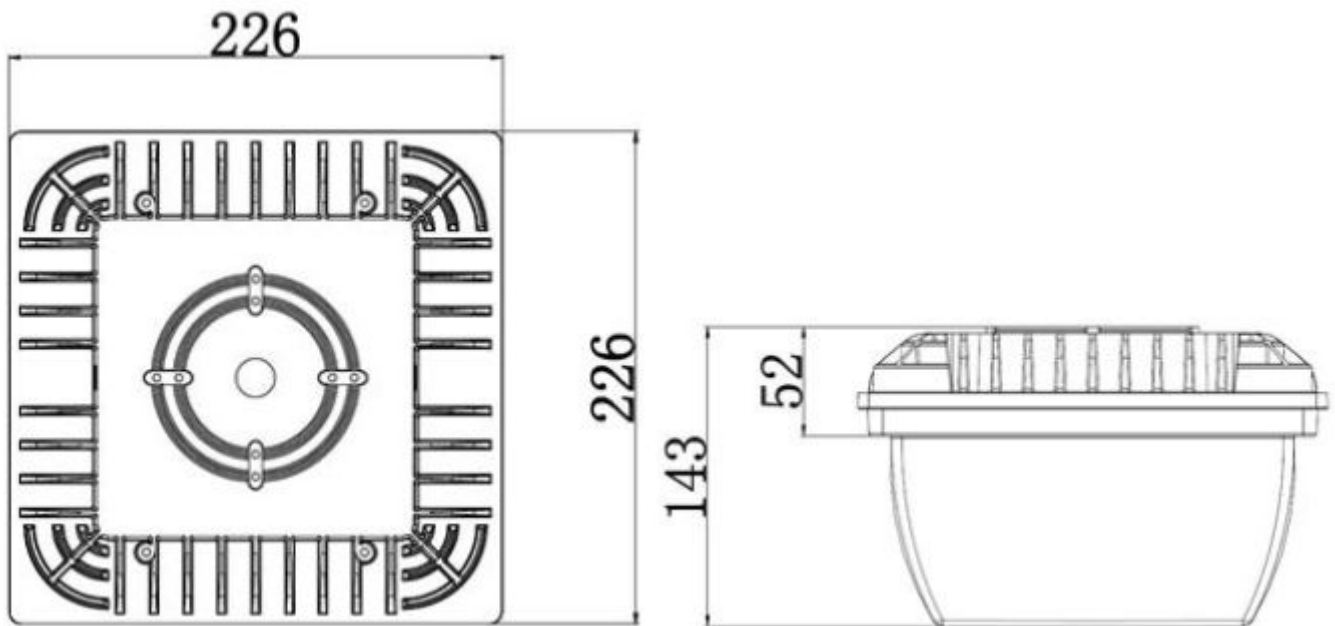

Size

Installation

The range exposure of the light can be adjusted optional .Connected with 3 core wire.

(一) The First Style

Step1: Drilled 6 holes with a 8mm diameter on the ceiling, please pay attention that the position of the hole should be aligned with screw holes on the product, holes distance please see installation instructions.