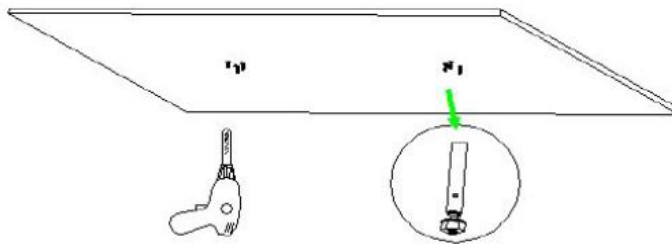

Size

Installation

The range exposure of the light can be adjusted optional .Connected with 3 core wire.

(一) The First Style

Step1: Drilled 6 holes with a 8mm diameter on the ceiling, please pay attention that the position of the hole should be aligned with screw holes on the product, holes distance please see installation instructions.