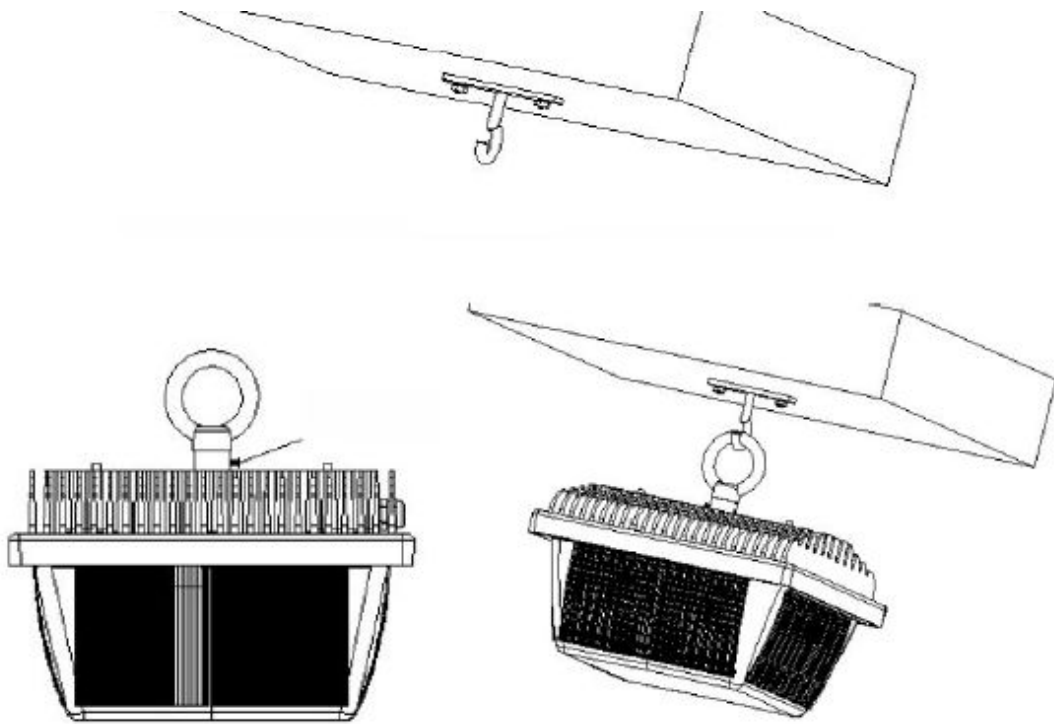

(二) The Second Style