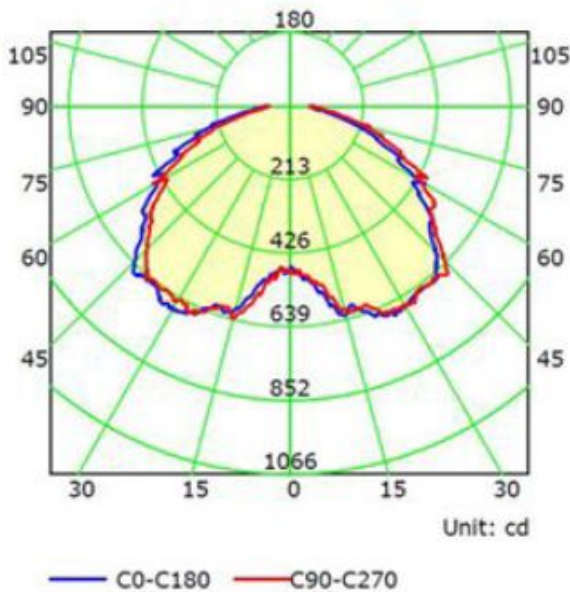

Light Distribution Curve

CH-LBF-35W-LV-XXK-YY

Application

LED Canopy Light series can be widely used in indoor or half outdoor lighting, like Indoor parking, mechanical or electronic processing workshops, storage warehouses, steel mills, gas stations, toll booth, waiting rooms, the platforms of railway station etc