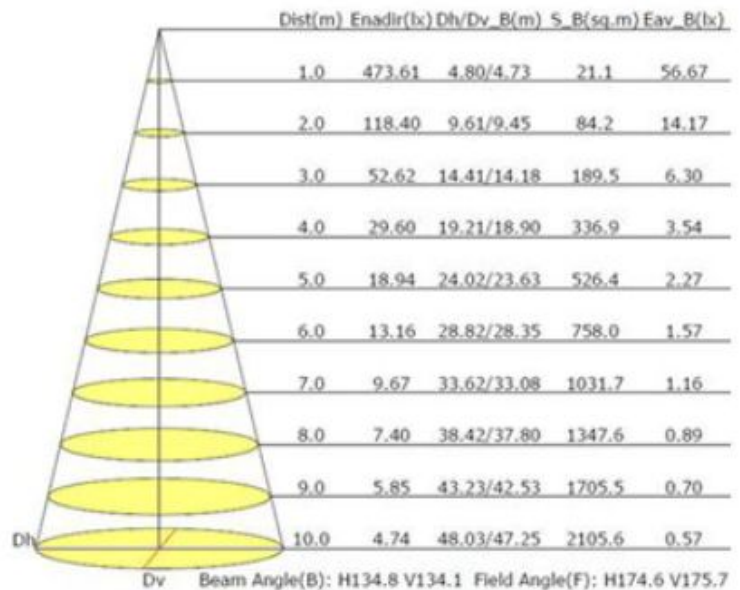

Light Distribution Curve

CH-LBF-35W-LV-XXK-YY

Application

LED Canopy Light series can be widely used in indoor or half outdoor lighting, like Indoor parking, mechanical or electronic processing workshops, storage warehouses, steel mills, gas stations, toll booth, waiting rooms, the platforms of railway station etc