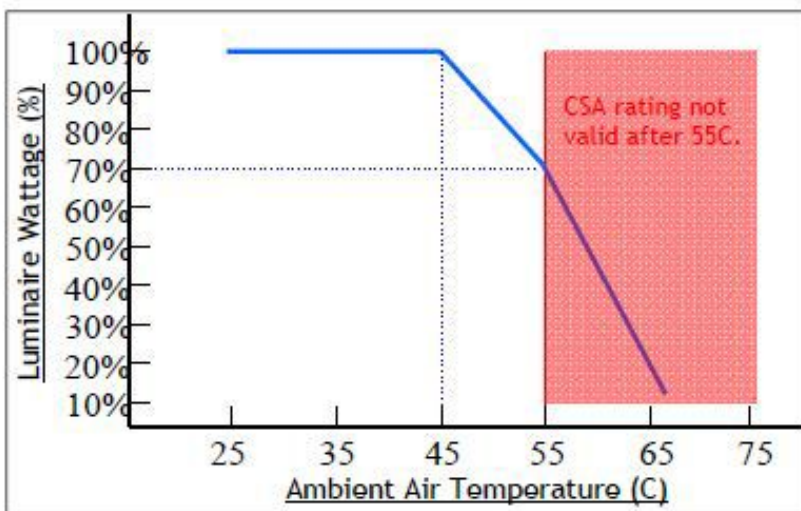

Parameter

Type	CH-LBF-35W	Input Voltage	100-277V/50-60Hz
Light Source	PHILIPS Lumileds	Dimming	NO(Upon Request)
Power	35W	Power Factor	0.95
Beam Angle	120°	THD	<15%
Luminous Flux	More than 3150LM	Connection	3 Polors
Lumen Efficacy	Up to 90LM/W	Warranty	5 Years
Color Temperature	5000K(+/-400K)	IP Rating	IP65
Operating Temp.	-30-45°C	Replace For	70W(HID)
CRI	Ra80	Certification	UL.DLC.FCC.ROHS
Driver	MeanWell	UL Number	E472052

Temperature Compensation

Control module activates at 45C. L70 output reached at 55C.

Continuous operation after 55C with increased compensation.

CSA certification valid to 55C only.

Chart accurate for Standard Output versions only.